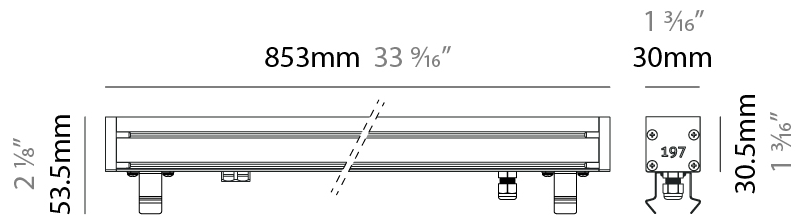

SLASH 30 RECESSED

E12I0053-

base number   Color   Lens
Temperature   Options

1. To build a product code in our configurator select the specify button on the base model # product page
2. To build a manual product code on this datasheet choose from the options listed below in blue font and add the suffix to the base model #

GENERAL

Series: Slash 30
Brand: Unonovesette
Division: Exterior
Mounting Type: Recessed
Mounting Location: In-Ground
Subcategory: Wallwash

PHYSICAL

Shape: Rectangle
Length (mm): 853
Length (in): 33 3/16
Width (mm): 30
Width (in): 1 3/16
Height (mm): 53.5
Height (in): 2 1/8
Light Distribution: Adjustable / Direct
Diffuser: Extra clear tempered 6mm
Fixture Finish: ANA
Fixture Material: Extruded Aluminum
Cable Details: IP68 30cm Cable with Easy Lock system

ELECTRICAL

Lamp Type: LED
Input Wattage (W): 48
Total Output Wattage (W): 37.5
Dimming: Non-Dimmable
Driver Included: No
Driver Location: Remote
Driver Type: Constant Voltage - Universal
Driver Class: Class 2
Input Voltage (V): 120 - 277
Output Voltage (V): 24
Upon Request: Phase Dimming (120Vac only) / 0-10V Dimming

LED

Color Temperature (°K): 2200 / 2700 / 3000 / 4000
Max. Delivered Lumen (lm): 3420 (3000K)
CRI: >90 CRI
Lamp Life (hrs): 100000

OPTICAL

Optic°: 12 / 21 / 31 / 46 / 13x36
Adjustability: Tilt ±20°

RATINGS AND CERTIFICATIONS

Certified By: Certified for North American Standards
IP rating: IP67
IK Rating: IK06