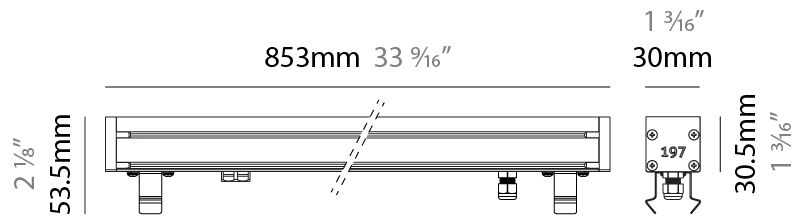

SLASH 30 RECESSED

E12I0061- -
base number   Color   Lens
                         Temperature   Options

1. To build a product code in our configurator select the specify button on the base model # product page
2. To build a manual product code on this datasheet choose from the options listed below in blue font and add the suffix to the base model #

GENERAL

Series: Slash 30
Brand: Unonovesette
Division: Exterior
Mounting Type: Recessed
Mounting Location: In-Ground
Subcategory: Wallwash

PHYSICAL

Shape: Rectangle
Length (mm): 853
Length (in): 33 3/16
Width (mm): 30
Width (in): 1 3/16
Height (mm): 53.5
Height (in): 2 1/8
Light Distribution: Adjustable / Direct
Diffuser: Extra clear tempered 6mm
Fixture Finish: ANA
Fixture Material: Extruded Aluminum
Cable Details: IP68 30cm Cable with Easy Lock system

ELECTRICAL

Lamp Type: LED
Input Wattage (W): 25.43
Total Output Wattage (W): 19.87
Dimming: Non-Dimmable
Driver Included: No
Driver Location: Remote
Driver Type: Constant Voltage - Universal
Driver Class: Class 2
Input Voltage (V): 120 - 277
Output Voltage (V): 24
Upon Request: Phase Dimming (120Vac only) / 0-10V Dimming

LED

Color Temperature (°K): 2200 / 2700 / 3000 / 4000
Max. Delivered Lumen (lm): 1170 (3000K)
CRI: >90 CRI
Lamp Life (hrs): 100000

OPTICAL

Optic°: 12 / 21 / 31 / 46 / 13x36
Adjustability: Tilt ±20°

RATINGS AND CERTIFICATIONS

Certified By: Certified for North American Standards
IP rating: IP67
IK Rating: IK06