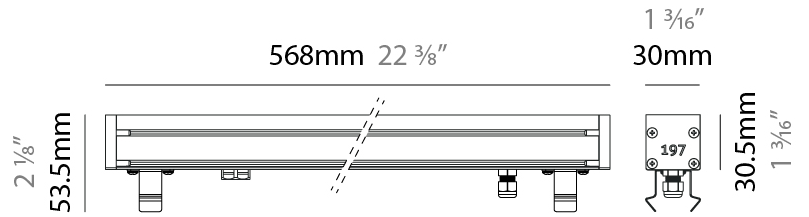

E12I0058-

base number   Color   Lens
Temperature   Options

1. To build a product code in our configurator select the specify button on the base model # product page
2. To build a manual product code on this datasheet choose from the options listed below in blue font and add the suffix to the base model #

GENERAL

Series: Slash 30
Brand: Unonovesette
Division: Exterior
Mounting Type: Recessed
Mounting Location: In-Ground
Subcategory: Wallwash

PHYSICAL

Shape: Rectangle
Length (mm): 568
Length (in): 22 ³/₈"
Width (mm): 30
Width (in): 1 ³/₁₆"
Height (mm): 53.5
Height (in): 2 ¹/₈"
Light Distribution: Adjustable / Direct
Weight (kg): 0.46
Weight (lbs): 1.014
Diffuser: Extra clear tempered 6mm
Fixture Finish: ANA
Fixture Material: Extruded Aluminum
Cable Details: IP68 30cm Cable with Easy Lock system

ELECTRICAL

Lamp Type: LED
Input Wattage (W): 8.48
Total Output Wattage (W): 6.63
Dimming: Non-Dimmable
Driver Included: No
Driver Location: Remote
Driver Type: Constant Voltage - Universal
Driver Class: Class 2
Input Voltage (V): 120 - 277
Output Voltage (V): 24
Upon Request: Phase Dimming (120Vac only) / 0-10V Dimming

LED

Color Temperature (*K): 2200 / 2700 / 3000 / 4000
Max. Delivered Lumen (lm): 630 (3000K)
CRI: >90 CRI
Lamp Life (hrs): 100000

OPTICAL

Optic°: 12 / 21 / 31 / 46 / 13x36
Adjustability: Tilt ±20°

RATINGS AND CERTIFICATIONS

Certified By: Certified for North American Standards
IP rating: IP67
IK Rating: IK06