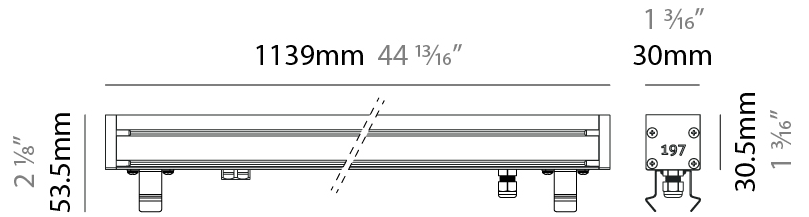

SLASH 30 RECESSED

E12I0054-

base number   Color   Lens
Temperature   Options

1. To build a product code in our configurator select the specify button on the base model # product page
2. To build a manual product code on this datasheet choose from the options listed below in blue font and add the suffix to the base model #

GENERAL

Series: Slash 30
Brand: Unonovesette
Division: Exterior
Mounting Type: Recessed
Mounting Location: In-Ground
Subcategory: Wallwash

PHYSICAL

Shape: Rectangle
Length (mm): 1139
Length (in): 44 ¹³/₁₆"
Width (mm): 30
Width (in): 1 ³/₁₆"
Height (mm): 53.5
Height (in): 2 ¹/₈"
Light Distribution: Adjustable / Direct
Diffuser: Extra clear tempered 6mm
Fixture Finish: ANA
Fixture Material: Extruded Aluminum
Cable Details: IP68 30cm Cable with Easy Lock system

ELECTRICAL

Lamp Type: LED
Input Wattage (W): 30.5
Total Output Wattage (W): 23.88
Dimming: Non-Dimmable
Driver Included: No
Driver Location: Remote
Driver Type: Constant Voltage - Universal
Driver Class: Class 2
Input Voltage (V): 120 - 277
Output Voltage (V): 24
Upon Request: Phase Dimming (120Vac only) / 0-10V Dimming

LED

Color Temperature (°K): 2200 / 2700 / 3000 / 4000
Max. Delivered Lumen (lm): 2520 (3000K)
CRI: >90 CRI
Lamp Life (hrs): 100000

OPTICAL

Optic°: 12 / 21 / 31 / 46 / 13x36
Adjustability: Tilt ±20°

RATINGS AND CERTIFICATIONS

Certified By: Certified for North American Standards
IP rating: IP67
IK Rating: IK06